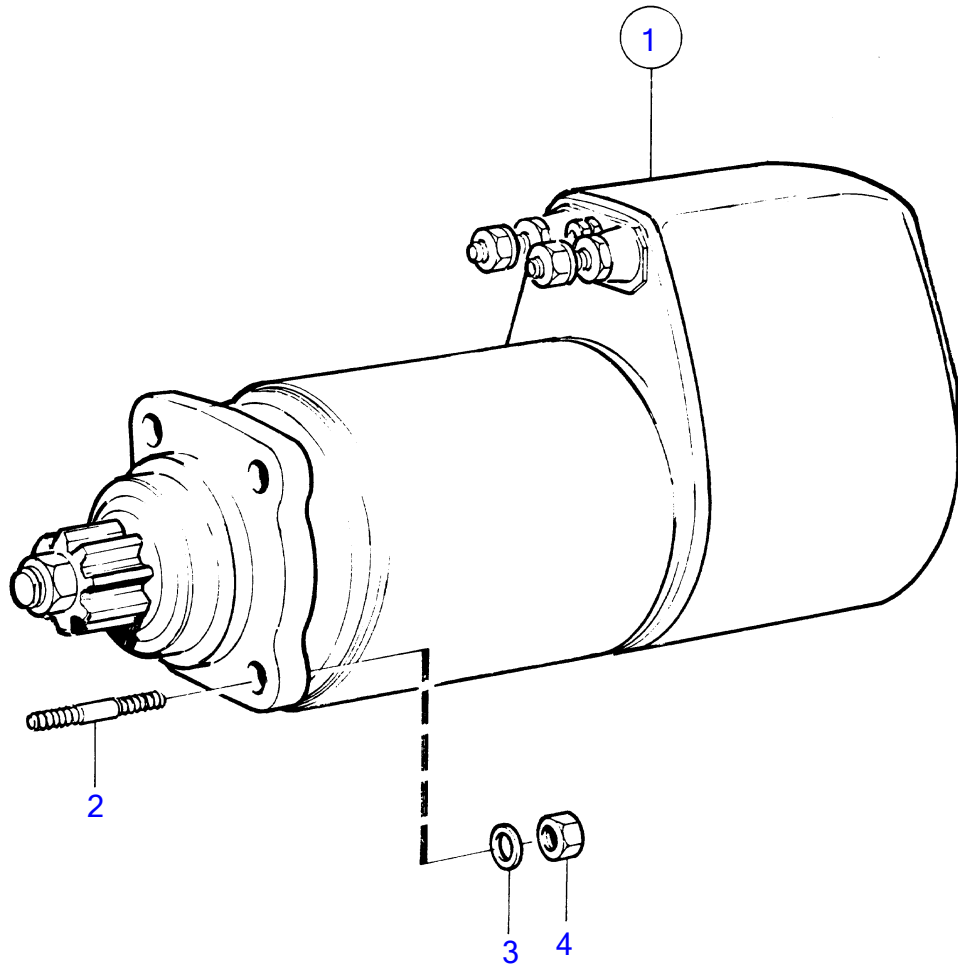

TAMD122A, TMD122A, TAMD122P-A, TAMD122P-B, TAMD122P-C

8716

TAMD122A, TMD122A, TAMD122P-A, TAMD122P-B, TAMD122P-C

REF	PART NO.	QTY	DESCRIPTION	SEE SEC.	NOTES
1	847308	1	Starter motor		Replaced by 881682, 24V e.u 3803080
			•		
			•	941	
	881682	1	Starter motor		
	3803598	1	Starter motor, exch, exch		
			• parts not sold separately		
2	953486	3	Stud		
3	942336	3	Spring washer		
4	955827	3	Hexagon nut		